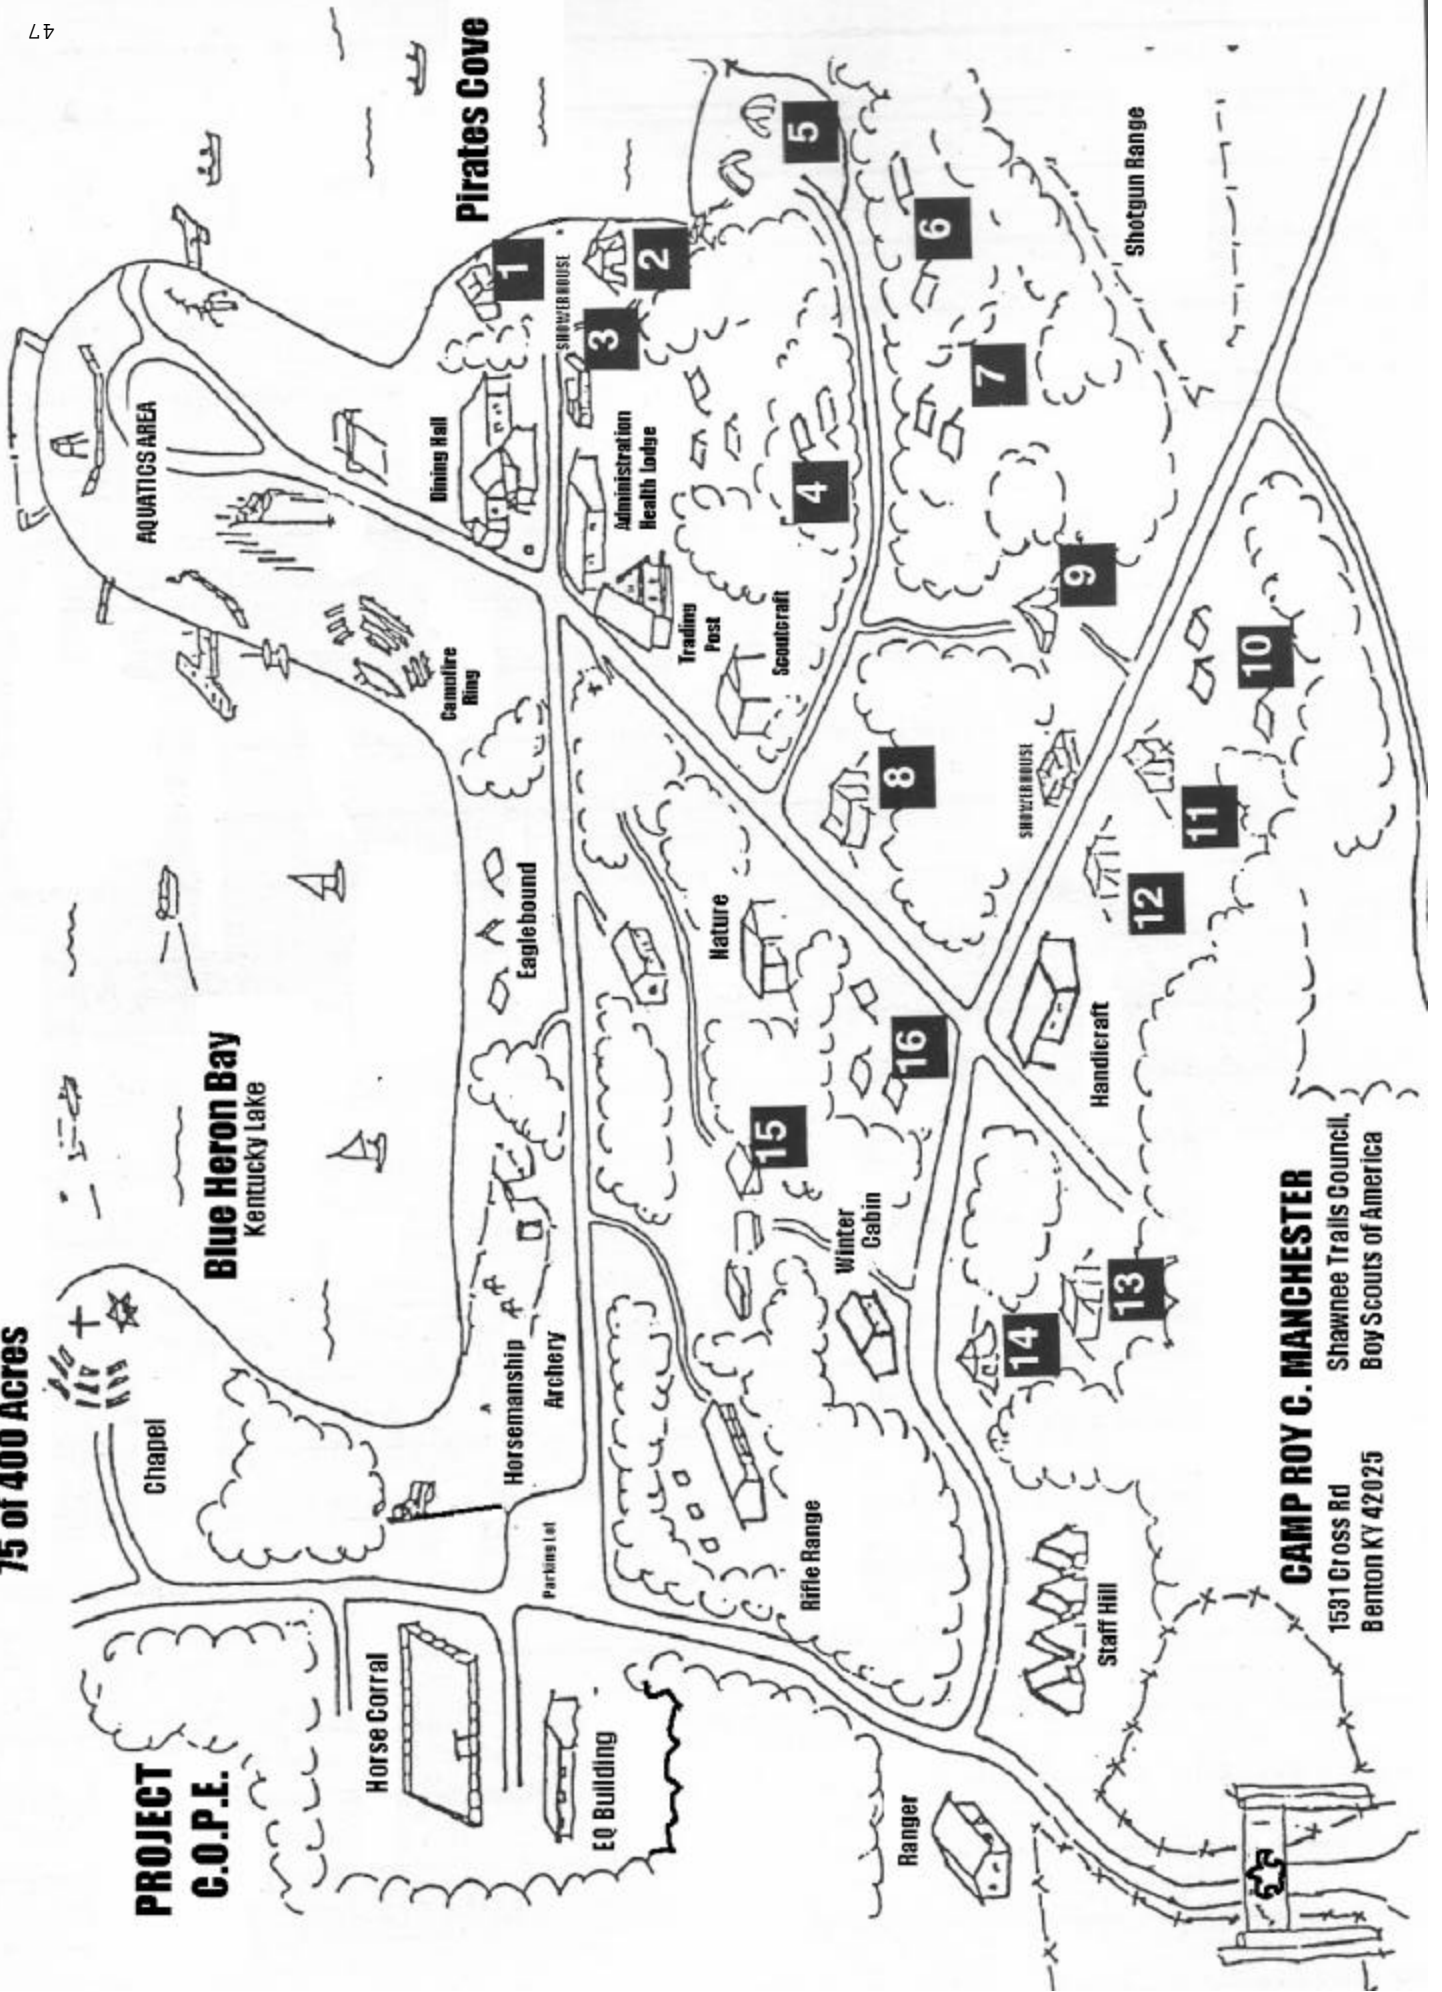

75 of 400 Acres

**PROJECT
C.O.P.E.**

Blue Heron Bay
Kentucky Lake

Pirates Cove

CAMP ROY C. MANCHESTER

Shawnee Trails Council,
Boy Scouts of America

1531 Cross Rd
Benton KY 42025